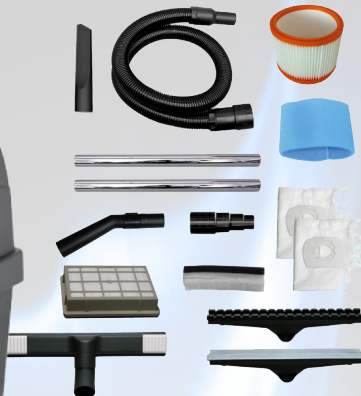

Usisavač moko/suho PROWORKER LAVOR - 0.052.0019

moko - suho

vibracija filtera

indikator
zaprljanog
filtera

Šifra: 8013298041190

Tlak usisa (mbar): 240

Protok zraka (l/s): 70,0

Napon / Frekvencija (V/Hz): 230/50

Snaga motora (W): 1500

Spremnik (l): 30,0

Težina (kg): 11,0

Koriste i profesionalci!